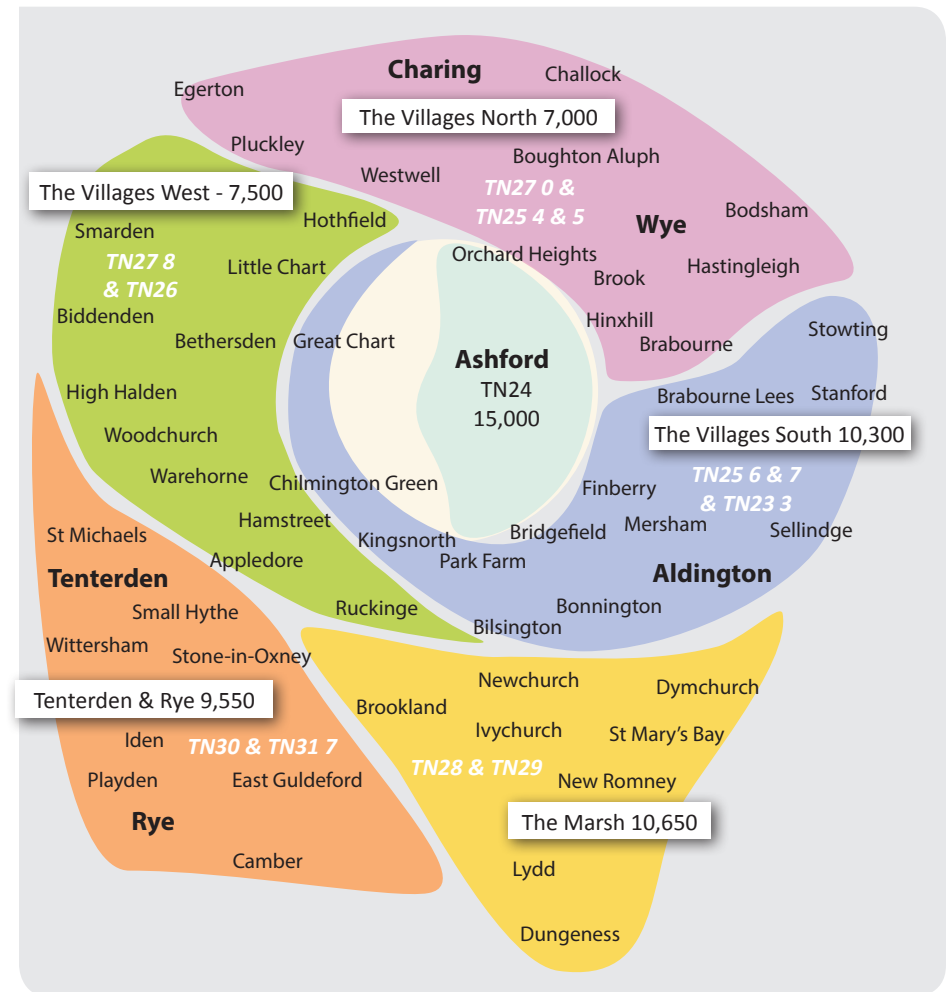

The Village Directory

Serving our rural community for 15 years!

Rate Card

January 2020: Rates are subject to 20% VAT, monthly or bi-monthly invoicing

Ashford Area TN24 Coverage 15,000		Standard Pages	
Premium Pages Per Edition		Per Month / Per Edition	
Front Cover	£399.00	Full Page	£135.00 / £270.00
Back Cover	£300.00	Half Page	£75.00 / £150.00
Ins Covers	£290.00	Quarter Page	£50.00 / £100.00
		Eighth Page	£35.00 / £70.00
		Sixteenth Page	£18.00 / £36.00

Magazine Area	Coverage	Premium Pages Per Edition
Villages North	7,000	Front Cover £360.00 Back Cover £280.00 Ins Covers £250.00
Villages West	7,500	Standard Pages
Villages South	10,300	Per Month / Per Edition
The Marsh	10,650	Full Page £120.00 / £240.00
Tenterden & Rye	9,550	Half Page £65.00 / £130.00 Quarter Page £40.00 / £80.00 Eighth Page £25.00 / £50.00 Sixteenth Page £15.00 / £30.00

Booking Discounts

6 months - 10%
Annual - 15%

Plus
Free Artwork Design
& Editorial

Multiple Area Booking Discounts Available

Please call for a quote or
try our Quote Calculator at
www.thevillagedirectory.co.uk

Minimum Booking: 2 Editions

Premium Positions
Please call for
availability

Payment Due in Advance of Publication:

All major Credit & Debit Cards accepted, Bank Transfer or
Monthly Direct Debit available

Tel: 01233 720488
www.thevillagedirectory.co.uk

Coverage

60,000 via Royal Mail

Published on the first Monday of Feb, Apr, Jun, Aug, Oct and Dec 2020

Booking Deadline: 10th of the month prior to publication.

Please call to confirm artwork deadline.

Email info@thevillagedirectory.co.uk